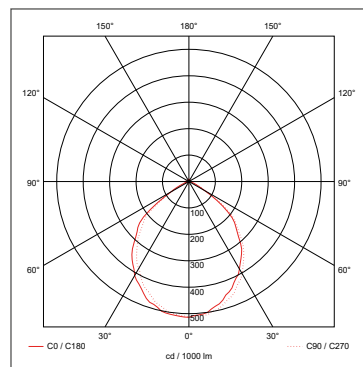

Escape Route 1 lux min

Mounting Height	Axial/Wall	Axial/Axial	Transverse/Axial	Transverse/Transverse	Transverse/Wall
2.0m	2.5	5.5	5.5	5.5	2.5
2.5m	2.5	6	6	6	2.5
3.0m	3	6.5	6.5	6.5	3

Illuminance values based on a maintenance factor of 0.8
Photometric spacing data 1 Lux (centre to centre in metres on emergency escape routes)