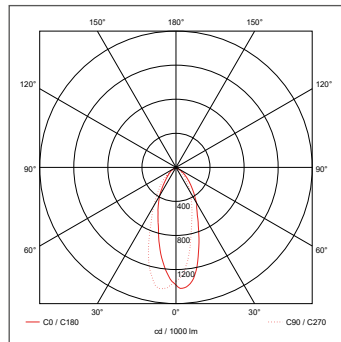

Corridor Wide