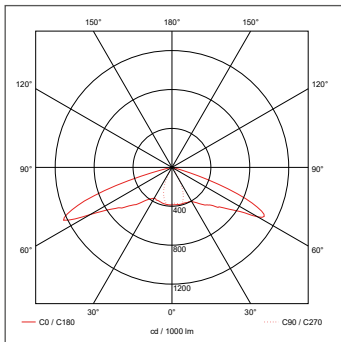

### Corridor Wide

Escape Route 1 lux min

Mounting Height	Axial/Wall	Axial/Axial	Transverse/Axial	Transverse/Transverse	Transverse/Wall
2.0m	2.5	5	5	5	2.5
2.5m	2.5	5.5	5.5	5.5	2.5
3.0m	3	6	6	6	3

Illuminance values based on a maintenance factor of 0.8  
Photometric spacing data 1 Lux (centre to centre in metres on emergency escape routes)

### Open Area

Escape Route 1 lux min

Mounting Height	Axial/Wall	Axial/Axial	Transverse/Axial	Transverse/Transverse	Transverse/Wall
2.0m	3	8	8	8	3
2.5m	3.1	8.5	8.5	8.5	3.1
3.0m	3	8.7	8.7	8.7	3

Illuminance values based on a maintenance factor of 0.8  
Photometric spacing data 1 Lux (centre to centre in metres on emergency escape routes)