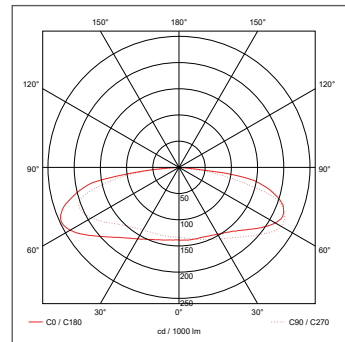

General Information

Dimensions (mm)	130 (L) x 130 (W) x 45 (D)
Materials	Housing: Polycarbonate; Lens: Polycarbonate
Colour	White
Product Weight (Kg)	0.38
Ingress Protection	IP20
Self-Test Facility	Yes
Warranty (Years)	4

Supply & Power Information

Continuous Operating Voltage (AC) (Hz)	220-240 (50/60)
Safety Class	I
Circuit Wattage (W)	2.8
Operation Mode	Non-maintained Only
Cable Entry	Rear and Side Aperture
Operating Temperature (°C)	0 to +40
Maximum Critical Temperature (°C)	+70

Luminaire Output

Colour Temperature (K)	6500		
LED Lifetime (L70) (Hours)	50000		
Lens Type	Corridor	Corridor Wide	Open Area
Beam Angle (°)	38	170	161
Emergency Luminous Flux	137	152	159

Emergency Backup Information

Self-Test Facility	Yes
Battery Specification	3.6V 2000mAh Ni-Cd Battery - 1+2 Serial
Minimum Duration (Hours)	3

Compatible Accessories

OVEMB3620NCS-SC1 - 3.6V 2000mAh Ni-Cd Battery - 1+2 Serial

Corridor

Escape Route 1 lux min

Mounting Height	Axial/Wall	Axial/Axial	Transverse/Axial	Transverse/Transverse	Transverse/Wall
2.0m	5.5	11	11	11	5.5
2.5m	6	13	13	13	6
3.0m	7	15	15	15	7

Illuminance values based on a maintenance factor of 0.8
Photometric spacing data 1 Lux (centre to centre in metres on emergency escape routes)

Corridor Wide

Escape Route 1 lux min

Mounting Height	Axial/Wall	Axial/Axial	Transverse/Axial	Transverse/Transverse	Transverse/Wall
2.0m	2.5	5	5	5	2.5
2.5m	2.5	5.5	5.5	5.5	2.5
3.0m	3	6	6	6	3

Illuminance values based on a maintenance factor of 0.8
Photometric spacing data 1 Lux (centre to centre in metres on emergency escape routes)

Open Area

Escape Route 1 lux min

Mounting Height	Axial/Wall	Axial/Axial	Transverse/Axial	Transverse/Transverse	Transverse/Wall
2.0m	3	8	8	8	3
2.5m	3.1	8.5	8.5	8.5	3.1
3.0m	3	8.7	8.7	8.7	3