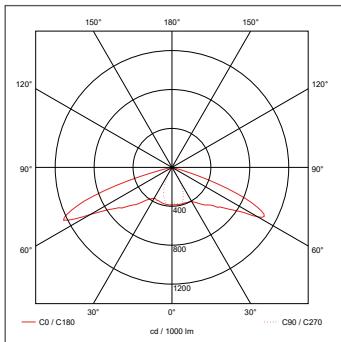

General Information

Dimensions (mm)	150 (Dia.) x 45 (D)
Materials	Housing: Polycarbonate; Lens: Polycarbonate
Colour	White
Product Weight (Kg)	0.39
Ingress Protection	IP20
Self-Test Facility	Yes
Warranty (Years)	4

Supply & Power Information

Continuous Operating Voltage (AC) (Hz)	220-240 (50/60)
Safety Class	I
Circuit Wattage (W)	2.8
Operation Mode	Non-maintained Only
Cable Entry	Rear and Side Aperture
Operating Temperature (°C)	0 to +40
Maximum Critical Temperature (°C)	+70

Luminaire Output

Colour Temperature (K)	6500		
LED Lifetime (L70) (Hours)	50000		
Lens Type	Corridor	Corridor Wide	Open Area
Beam Angle (°)	38	170	161
Emergency Luminous Flux	137	152	159

Emergency Backup Information

Self-Test Facility	Yes
Battery Specification	3.6V 2000mAh Ni-Cd Battery - 3 x 1 Serial
Minimum Duration (Hours)	3

Compatible Accessories

OVEMB3620NCS-SC2 - 3.6V 2000mAh Ni-Cd Battery - 3 x 1 Serial

Corridor

Escape Route 1 lux min

Mounting Height	Axial/Wall	Axial/Axial	Transverse/Axial	Transverse/Transverse	Transverse/Wall
2.0m	5.5	11	11	11	5.5
2.5m	6	13	13	13	6
3.0m	7	15	15	15	7

Illuminance values based on a maintenance factor of 0.8
Photometric spacing data 1 Lux (centre to centre in metres on emergency escape routes)

Corridor Wide

Escape Route 1 lux min

Mounting Height	Axial/Wall	Axial/Axial	Transverse/Axial	Transverse/Transverse	Transverse/Wall
2.0m	2.5	5	5	5	2.5
2.5m	2.5	5.5	5.5	5.5	2.5
3.0m	3	6	6	6	3

Illuminance values based on a maintenance factor of 0.8
Photometric spacing data 1 Lux (centre to centre in metres on emergency escape routes)

Open Area

Escape Route 1 lux min

Mounting Height	Axial/Wall	Axial/Axial	Transverse/Axial	Transverse/Transverse	Transverse/Wall
2.0m	3	8	8	8	3
2.5m	3.1	8.5	8.5	8.5	3.1
3.0m	3	8.7	8.7	8.7	3