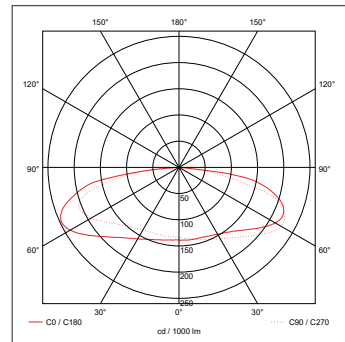

Open Area

Ovia Limited, Scolmore House, Mariner, Lichfield Road Industrial Estate,
Tamworth, Staffordshire, B79 7UL United Kingdom
T: +44 (0)1827 300640
E: sales@oviaUK.com | W: oviaUK.com

Catalogue

Section

DoC

Installation