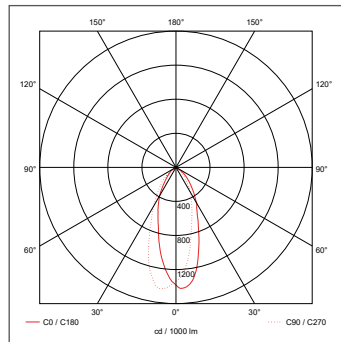

Corridor Wide