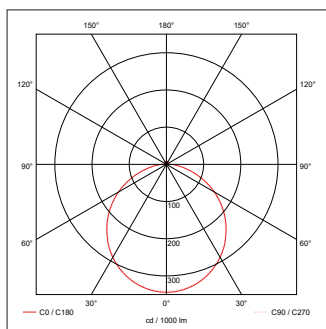

Supply & Power Information

Continuous Operating Voltage (AC) (Hz)	220-240 (50/60)
Safety Class	II
Circuit Wattage (W)	22
LED Wattage (W)	20
Input Current (mA)	200
Power Factor	>0.95
Driver Information	Integrated
Operating Temperature (°C)	0 to +50
Maximum Critical Temperature (°C)	+90
Input Terminations	4 Pole Push-fit Terminals