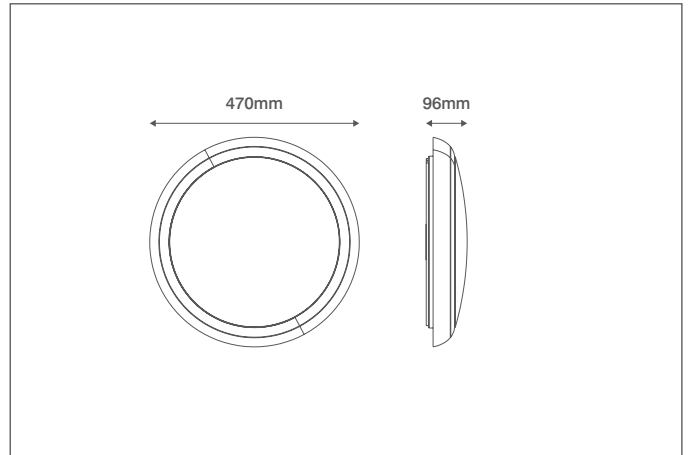

EVO DECO XL

Technical Specification

Product Code: OV9800WHEM

Luckinslive 422357302

Description: 20W LED Bulkhead Emergency IP54 CCT White

General Information

Dimensions (mm)	470 (Dia.) x 96 (D)
Materials	Base & Diffuser: Polycarbonate (UV Stabilised); LED Array: Aluminium Substrate
Colour	White (RAL9010)
Product Weight (Kg)	1.77
Ingress Protection	IP54
Impact Rating (IK)	08
Flammability Rating	UL94-V2
Mounting	Ceiling or Wall
Warranty (Years)	5