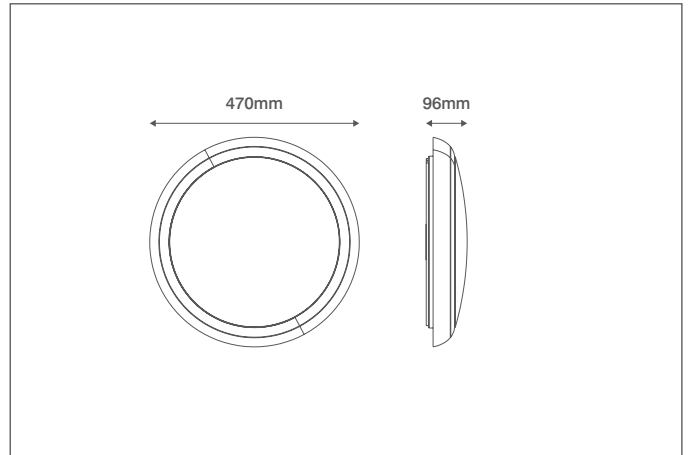

## Technical Specification

Product Code: OV9800WH

Luckinslive 422357292

Description: 20W LED Bulkhead Standard IP54 CCT White

### General Information

Dimensions (mm)	470 (Dia.) x 96 (D)
Materials	Base & Diffuser: Polycarbonate (UV Stabilised); LED Array: Aluminium Substrate
Colour	White (RAL9010)
Product Weight (Kg)	1.7
Ingress Protection	IP54
Impact Rating (IK)	08
Flammability Rating	UL94-V2
Mounting	Ceiling or Wall
Warranty (Years)	5