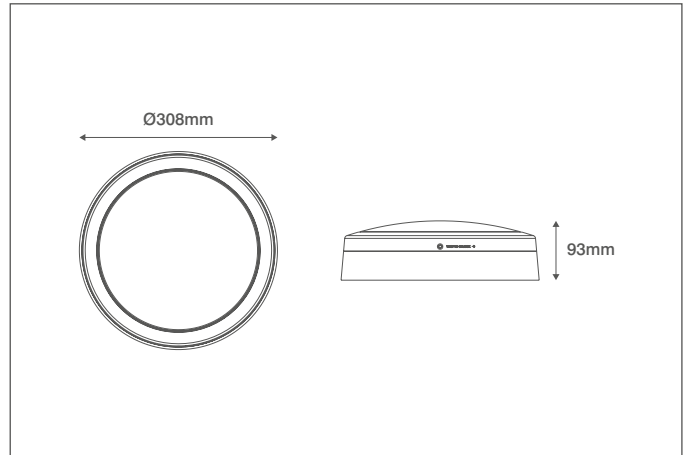

## Technical Specification

Product Code: **OV9500WH93EM**

Luckinslive **407973536**

Description: 12W LED Utility Bulkhead With Emergency IP65 CW White

### General Information

|                          |  |
|--------------------------|--|
| Dimensions (mm)          | 308 (Dia.) x 93 (D)  |
| Materials                | Base, Outer Ring, Circular Facia & Diffuser: Polycarbonate (UV Stabilised); Gear Tray, Driver Housing & Cable Grip: Polycarbonate (UV Stabilised); LED Array: Aluminium Substrate; Moisture Seal: Silicone |
| Colour                   | White (RAL9010)  |
| Product Weight (Kg)      | 1.48   |
| Cutout Diameter (mm)     | 282  |
| Recess Depth (mm)        | 80   |
| Ingress Protection       | IP65   |
| Impact Rating (IK)       | 08   |
| Flammability Rating      | Tp(a)  |
| Mounting                 | Ceiling or Wall and Surface or Semi-recessed   |
| Warranty (Years)         | 5  |
| Battery Warranty (Years) | 4  |
| On Site Warranty         | 1 Year Unregistered, 2 Year Registered ( <a href="https://oviauk.com/on_site_warranty">https://oviauk.com/on_site_warranty</a> )   |