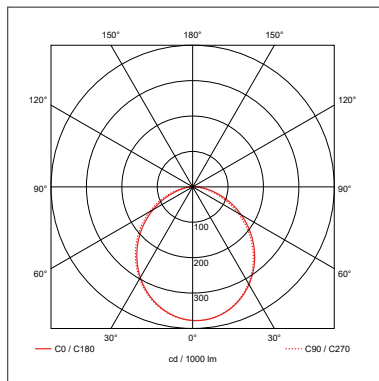

Compatible Accessories

OV9001BK/WH - Circular Metal Housing For Inceptor® EVO - Black or White
OV9002BK/WH - Eyelid Metal Housing For Inceptor® EVO - Black or White
OV9003BK/WH - Grille Metal Housing For Inceptor® EVO - Black or White