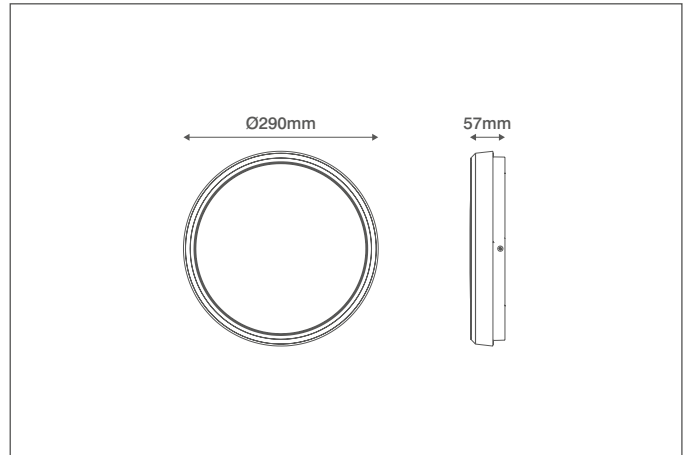

## Technical Specification

Product Code: OV9110016EM

Luckinslive 422356947

Description: 16W LED Bulkhead Emergency IP65 CCT White

### General Information

Dimensions (mm)	295 (Dia.) x 57 (D)
Materials	Base & Diffuser: Polycarbonate (UV Stabilised); LED Array: Aluminium Substrate
Colour	White (RAL9010)
Product Weight (Kg)	0.87
Ingress Protection	IP65
Flammability Rating	UL94-V2
Mounting	Ceiling or Wall
Warranty (Years)	5