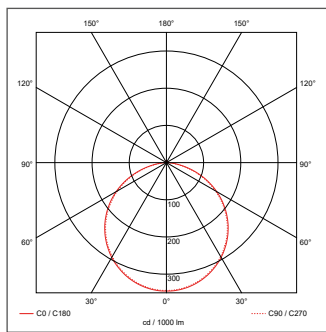

Supply & Power Information

Continuous Operating Voltage (AC) (Hz)	220-240 (50/60)
Safety Class	II
Circuit Wattage (W)	18
LED Wattage (W)	16
Input Current (mA)	150
Power Factor	>0.95
Driver Information	Integrated
Operating Temperature (°C)	0 to +50
Maximum Critical Temperature (°C)	+80
Input Terminations	4 Pole Push-fit Terminals