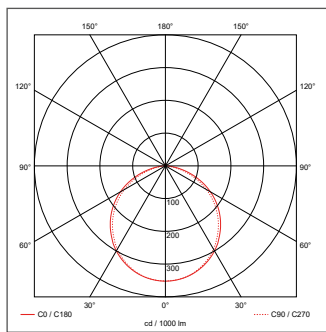

Supply & Power Information

Continuous Operating Voltage (AC) (Hz)	220-240 (50/60)
Safety Class	II
Circuit Wattage (W)	16
LED Wattage (W)	16
Input Current (mA)	150
Power Factor	>0.95
Driver Information	Integrated
Operating Temperature (°C)	-15 to +50
Maximum Critical Temperature (°C)	+80
Input Terminations	3 Pole Push-fit Terminals