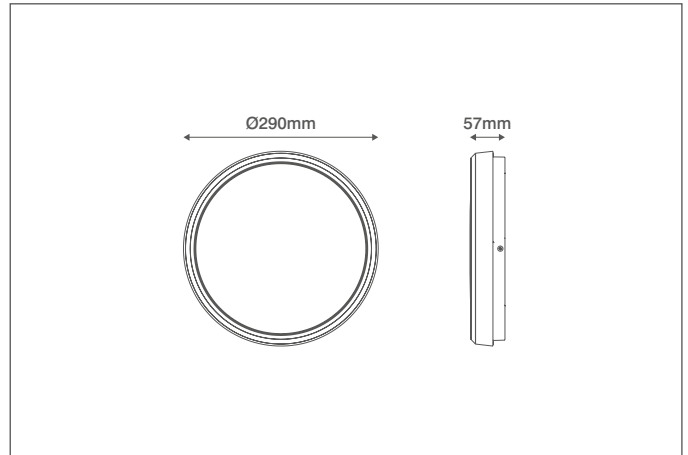

## Technical Specification

Product Code: OV9110016

Luckinslive 422356934

Description: 16W LED Bulkhead Standard IP65 CCT White

### General Information

Dimensions (mm)	295 (Dia.) x 57 (D)
Materials	Base & Diffuser: Polycarbonate (UV Stabilised); LED Array: Aluminium Substrate
Colour	White (RAL9010)
Product Weight (Kg)	0.81
Ingress Protection	IP65
Flammability Rating	UL94-V2
Mounting	Ceiling or Wall
Warranty (Years)	5