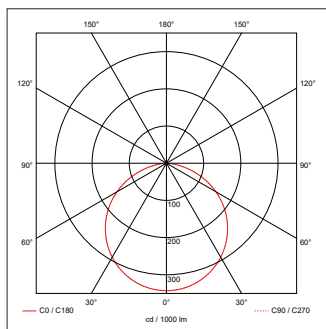

OVIA Limited, Scolmore House, Mariner, Lichfield Road Industrial Estate,

Tamworth, Staffordshire, B79 7UL United Kingdom

T: +44 (0)1827 300640

E: sales@oviaUK.com | W: oviaUK.com

Catalogue

Section

DoC

Installation