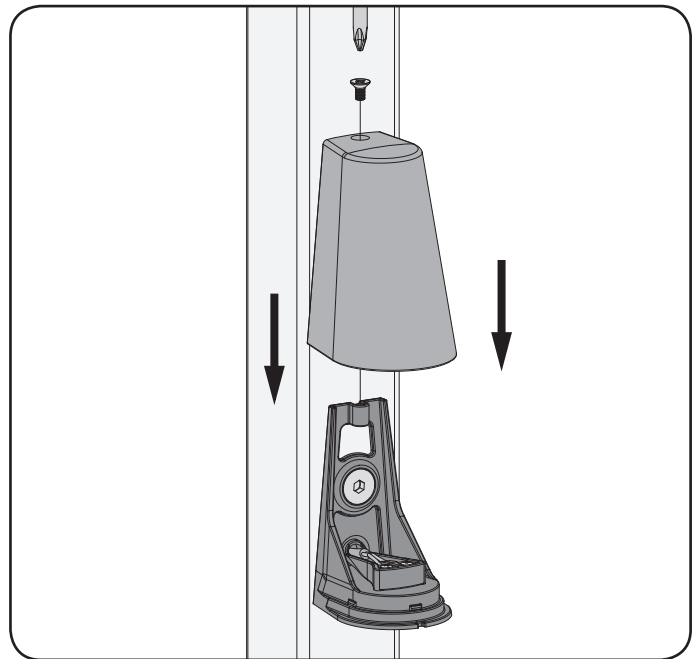

CODE: TRICONE-1

① Exploded view

② Profile preparation

③ Fixing TRICONE-1

④ Specifications

- Soft LED spot - 140° Beamangle
- 3 White High Flux LED's - Only 1 W
- Lamp Life (Rated): 50.000 hrs
- Input voltage: 12 V AC / DC
- Excl. power supply
- Recommended power supply: LOCINOX:
DC-POWER-12V/20W or AC-POWER-12V/25W
- Weatherproof: IP54