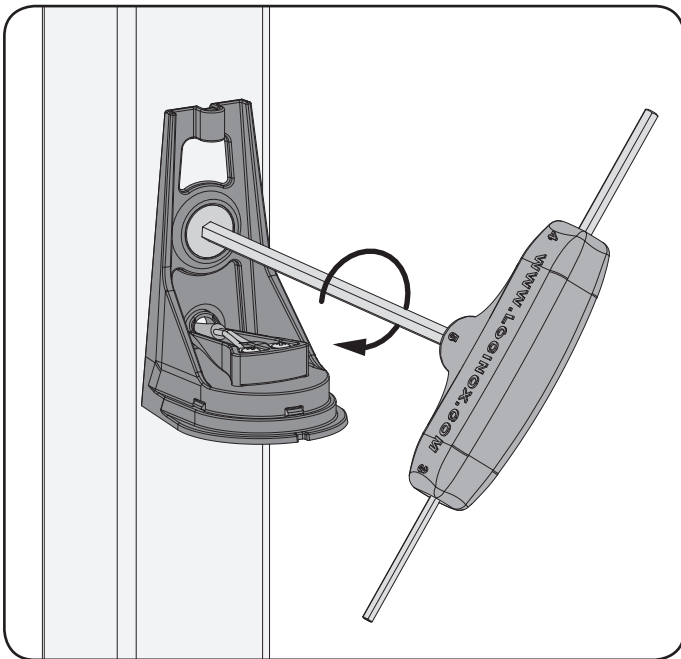

CODE: TRICONE-1

① Exploded view

② Profile preparation

③ Fixing TRICONE-1

④ Specifications

- Soft LED spot - 140° Beamangle
- 3 White High Flux LED's - Only 1 W
- Lamp Life (Rated): 50.000 hrs
- Input voltage: 12 V AC / DC
- Excl. power supply
- Recommended power supply: LOCINOX:
DC-POWER-12V/20W or AC-POWER-12V/25W
- Weatherproof: IP54