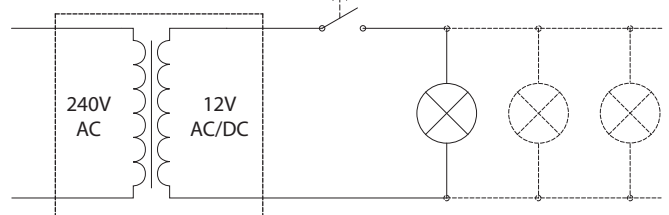

④ Specifications

- Soft LED spot - 140° Beamangle
- 3 White High Flux LED's - Only 1 W
- Lamp Life (Rated): 50.000 hrs
- Input voltage: 12 V AC / DC
- Excl. power supply
- Recommended power supply: LOCINOX:
  DC-POWER-12V/20W or AC-POWER-12V/25W
- Weatherproof: IP54

LOCINOX POWER SUPPLY:
AC-TRANS-12V/20W
DC-POWER-12V/25W