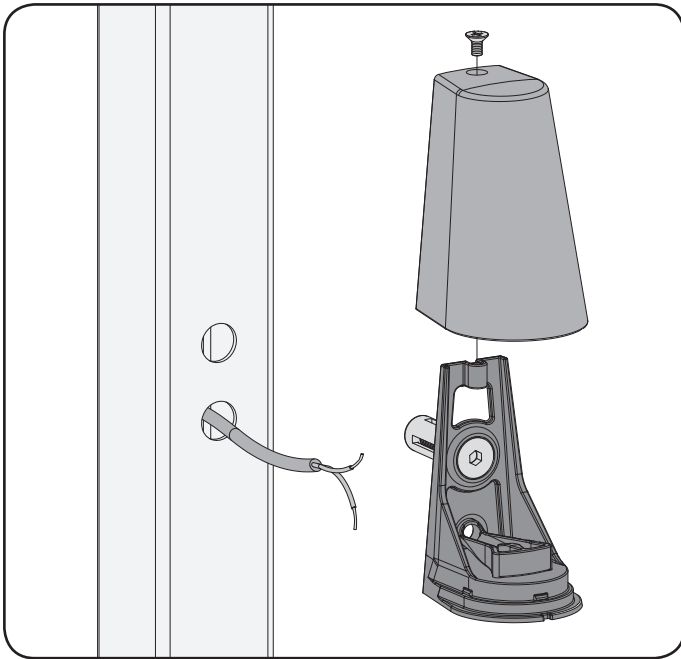

CODE: TRICONE-1

① Exploded view

② Profile preparation

③ Fixing TRICONE-1

④ Specifications

- Soft LED spot - 140° Beamangle
- 3 White High Flux LED's - Only 1 W
- Lamp Life (Rated): 50.000 hrs
- Input voltage: 12 V AC / DC
- Excl. power supply
- Recommended power supply: LOCINOX:
DC-POWER-12V/20W or AC-POWER-12V/25W
- Weatherproof: IP54