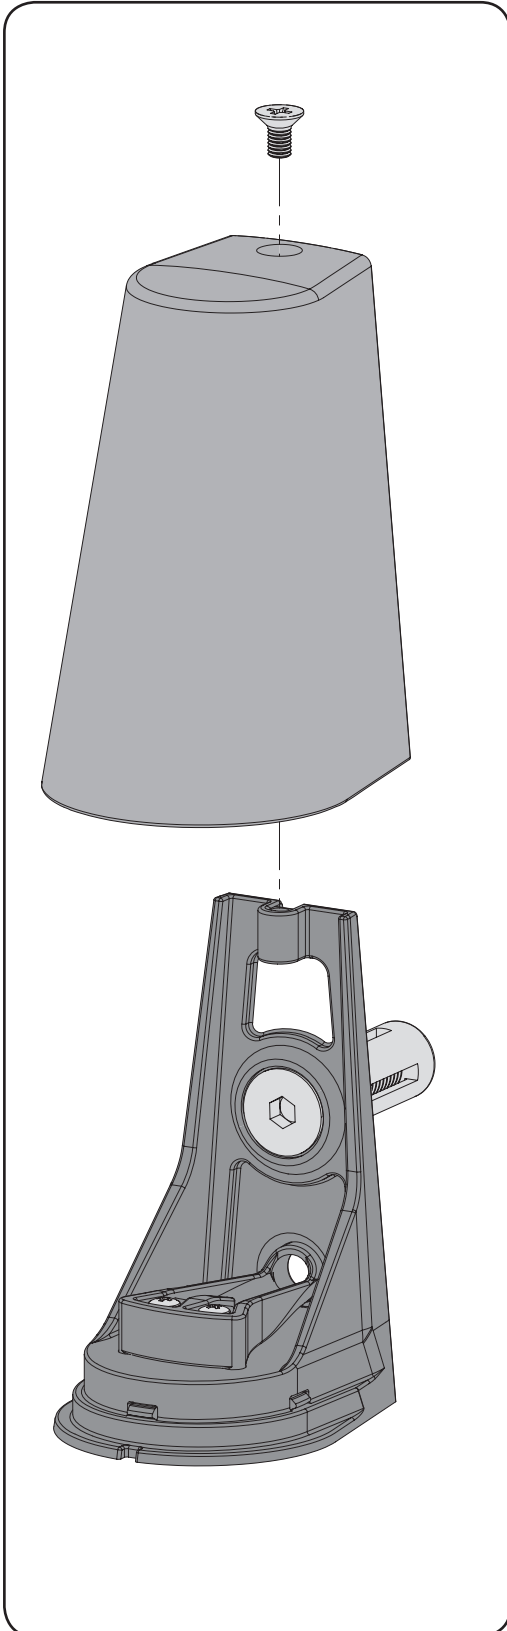

CODE: TRICONE-1

① Exploded view

② Profile preparation

③ Fixing TRICONE-1

④ Specifications

- Soft LED spot - 140° Beamangle
- 3 White High Flux LED's - Only 1 W
- Lamp Life (Rated): 50.000 hrs
- Input voltage: 12 V AC / DC
- Excl. power supply
- Recommended power supply: LOCINOX:
DC-POWER-12V/20W or AC-POWER-12V/25W
- Weatherproof: IP54