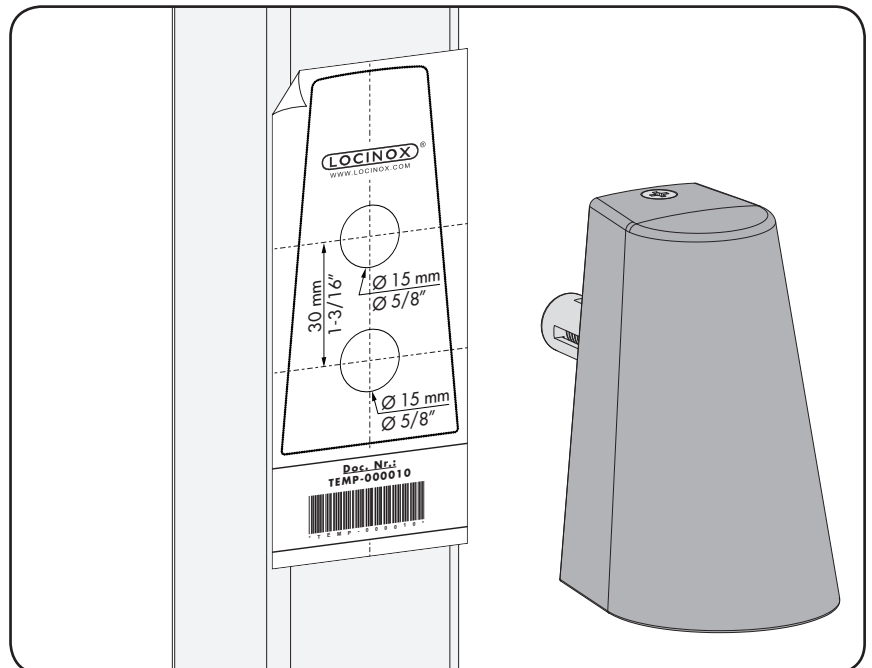

CODE: TRICONE-1

① Exploded view

② Profile preparation

③ Fixing TRICONE-1

④ Specifications

- Soft LED spot - 140° Beamangle
- 3 White High Flux LED's - Only 1 W
- Lamp Life (Rated): 50.000 hrs
- Input voltage: 12 V AC / DC
- Excl. power supply
- Recommended power supply: LOCINOX:
DC-POWER-12V/20W or AC-POWER-12V/25W
- Weatherproof: IP54