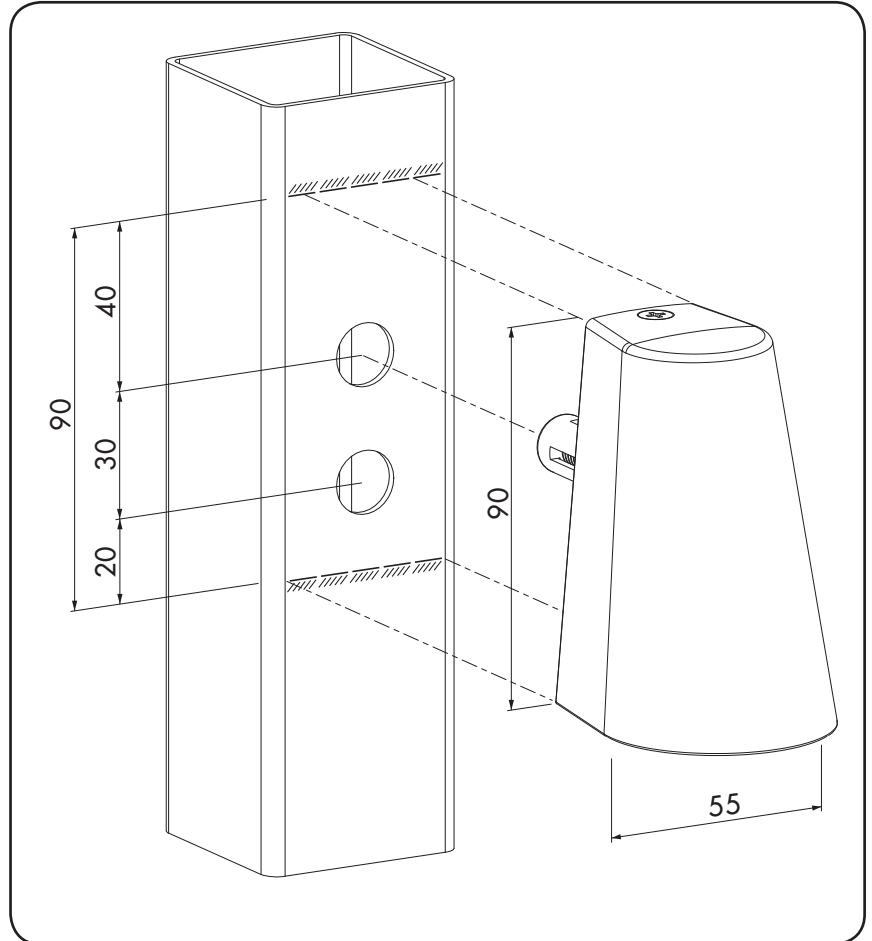

CODE: TRICONE-1

① Exploded view

② Profile preparation

③ Fixing TRICONE-1

④ Specifications

- Soft LED spot - 140° Beamangle
- 3 White High Flux LED's - Only 1 W
- Lamp Life (Rated): 50.000 hrs
- Input voltage: 12 V AC / DC
- Excl. power supply
- Recommended power supply: LOCINOX:
DC-POWER-12V/20W or AC-POWER-12V/25W
- Weatherproof: IP54