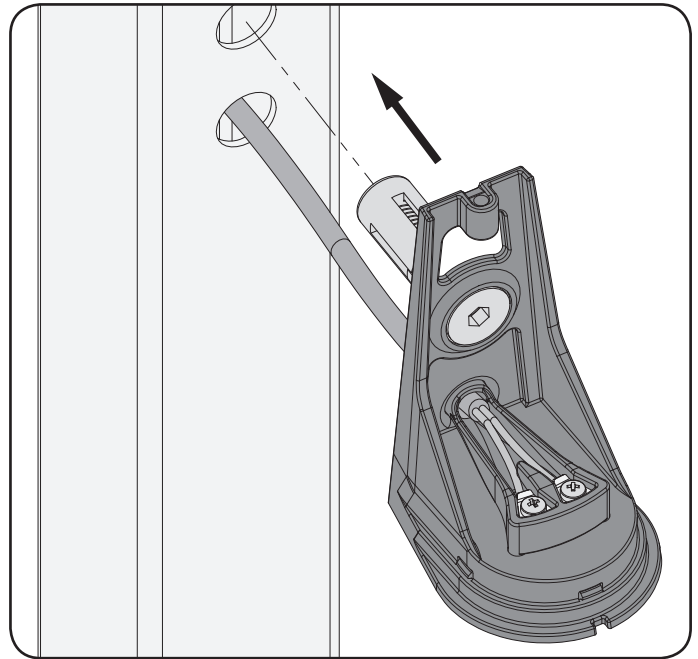

CODE: TRICONE-1

① Exploded view

② Profile preparation

③ Fixing TRICONE-1

④ Specifications

- Soft LED spot - 140° Beamangle
- 3 White High Flux LED's - Only 1 W
- Lamp Life (Rated): 50.000 hrs
- Input voltage: 12 V AC / DC
- Excl. power supply
- Recommended power supply: LOCINOX:
DC-POWER-12V/20W or AC-POWER-12V/25W
- Weatherproof: IP54