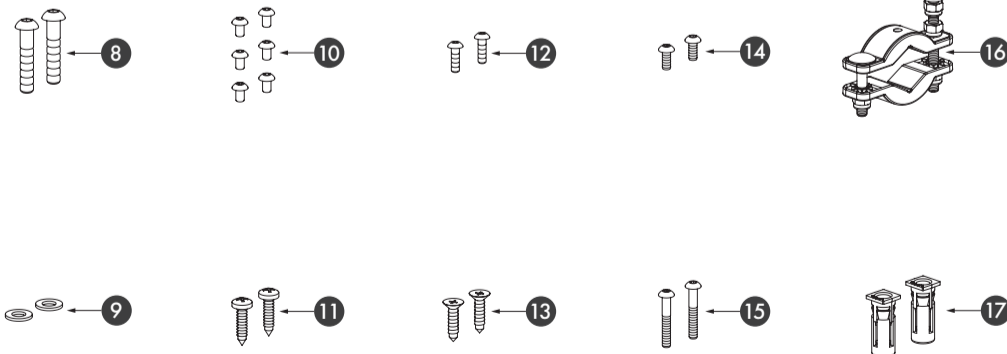

SHROUD-LF-Z

SHROUD-LF-Z

SHROUD-LF-P

SHROUD-LF-P

SHROUD-SA

SHROUD-LF-P

SHROUD-SA

SHROUD-LF-Z

3006PUSH

3006C-2  
3006R-2  
KIDLOC-2

1

HEX  
3mm

2

HEX  
3mm

3

HEX  
3mm

4

5

6

SHROUD-LF-P

7 40 mm  
1-9/16"

7 50 mm  
2"

7 60 mm  
2-3/8"

8

9 A

9 B

PH 2

HEX 3 mm 5 mm

	10
□40	M5 x 8 mm M5 x 5-16"
□50	M5 x 12 mm M5 x 1-2"
□60	M5 x 16 mm M5 x 5-8"

10

HEX 5 mm

SHROUD-SA