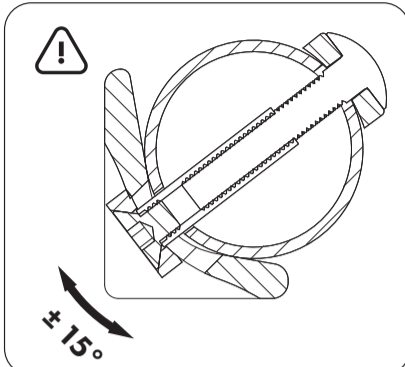

Ø POST

Ø GATE FRAME

Ø POST		
min.	max.	
Ø1-7/8"	Ø2-3/8"	3
Ø45 mm	Ø64 mm	M8 x 45 mm
Ø2-7/8"	Ø3"	4
Ø68 mm	Ø86 mm	M8 x 70 mm

Ø GATE FRAME		
min.	max.	
Ø1-3/8"	Ø1-5/8"	1
Ø33 mm	Ø44 mm	M8 x 30 mm
Ø 1-7/8"		2
Ø45 mm - Ø58 mm		M8 x 45 mm

LOCINOX USA

LIVE CHAT
www.locinoxusa.com

877-LOCINOX

help@locinoxusa.com

www.locinoxusa.com/clb-tiger

② ALIGN BRACKETS

min. 5/8" - max. 1-5/16"
min. 16 mm - max. 33 mm

min. 1-3/4"
min. 45 mm

5-1/8"
130 mm

4x

③ DRILL HOLES FOR BRACKETS

6x

HEX 5mm

Ø3/16"
Ø5mm

④ DRILL HOLES FOR BRACKETS

Ø7/16"
Ø11 mm

⑤ ATTACH BRACKETS TO FRAMES

HEX
5mm

⑥ REMOVE EXISTING HINGE/CLOSER BOLTS

HEX
5mm

⑦ INSTALL HINGE/CLOSER ON BRACKETS

HEX
5mm

**SUCCESSFUL
INSTALLATION?**
Please send us your
pictures & videos

**SUCCESSVOLLE
INSTALLATIE?**
Stuur ons gerust uw
foto's & video's door