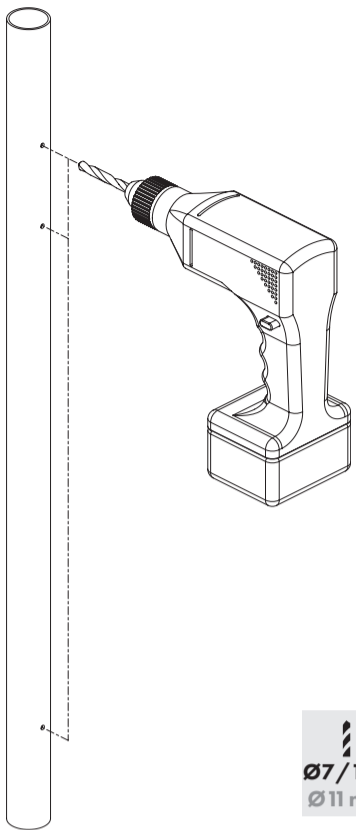

Ø POST

Ø GATE FRAME

Ø POST		
min.	max.	
Ø1-7/8"	Ø2-3/8"	3
Ø45 mm	Ø64 mm	M8 x 45 mm
Ø2-7/8"	Ø3"	4
Ø68 mm	Ø86 mm	M8 x 70 mm

Ø GATE FRAME		
min.	max.	
Ø1-3/8"	Ø1-5/8"	1
Ø33 mm	Ø44 mm	M8 x 30 mm
Ø 1-7/8"		2
Ø45 mm - Ø58 mm		M8 x 45 mm

LOCINOX USA

LIVE CHAT
www.locinoxusa.com

877-LOCINOX

help@locinoxusa.com

www.locinoxusa.com/clb-tiger

② ALIGN BRACKETS

min. 5/8" - max. 1-5/16"
min. 16 mm - max. 33 mm

min. 1-3/4"
min. 45 mm

5-1/8"
130 mm

4x

③ DRILL HOLES FOR BRACKETS

6x

HEX 5mm

Ø3/16"
Ø5mm

④ DRILL HOLES FOR BRACKETS

Ø7/16"
Ø11 mm

⑤ ATTACH BRACKETS TO FRAMES

HEX
5mm

⑥ REMOVE EXISTING HINGE/CLOSER BOLTS

HEX
5mm

⑦ INSTALL HINGE/CLOSER ON BRACKETS

HEX
5mm

**SUCCESSFUL
INSTALLATION?**
Please send us your
pictures & videos

**SUCCESSVOLLE
INSTALLATIE?**
Stuur ons gerust uw
foto's & video's door