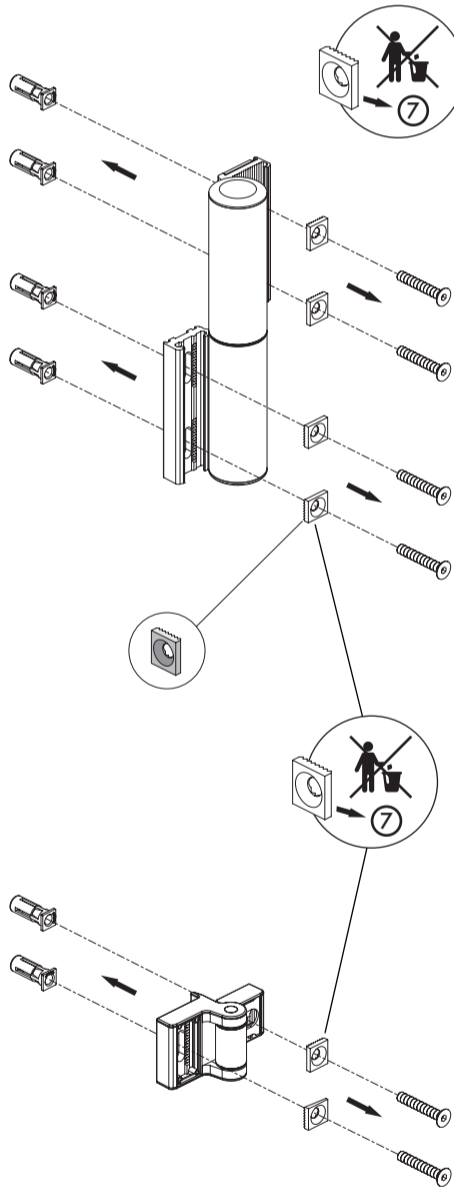

Ø POST

Ø GATE FRAME

Ø POST		
min.	max.	
Ø1-7/8"	Ø2-3/8"	3
Ø45 mm	Ø64 mm	M8 x 45 mm
Ø2-7/8"	Ø3"	4
Ø68 mm	Ø86 mm	M8 x 70 mm

Ø GATE FRAME		
min.	max.	
Ø1-3/8"	Ø1-5/8"	1
Ø33 mm	Ø44 mm	M8 x 30 mm
Ø 1-7/8"		2
Ø45 mm - Ø58 mm		M8 x 45 mm

LOCINOX USA

LIVE CHAT
www.locinoxusa.com

877-LOCINOX

help@locinoxusa.com

www.locinoxusa.com/clb-tiger

② ALIGN BRACKETS

min. 5/8" - max. 1-5/16"
min. 16 mm - max. 33 mm

min. 1-3/4"
min. 45 mm

5-1/8"
130 mm

4x

③ DRILL HOLES FOR BRACKETS

6x

HEX 5mm

Ø3/16"
Ø5mm

④ DRILL HOLES FOR BRACKETS

Ø7/16"
Ø11 mm

⑤ ATTACH BRACKETS TO FRAMES

HEX
5mm

⑥ REMOVE EXISTING HINGE/CLOSER BOLTS

HEX
5mm

⑦ INSTALL HINGE/CLOSER ON BRACKETS

HEX
5mm

**SUCCESSFUL
INSTALLATION?**
Please send us your
pictures & videos

**SUCCESSVOLLE
INSTALLATIE?**
Stuur ons gerust uw
foto's & video's door