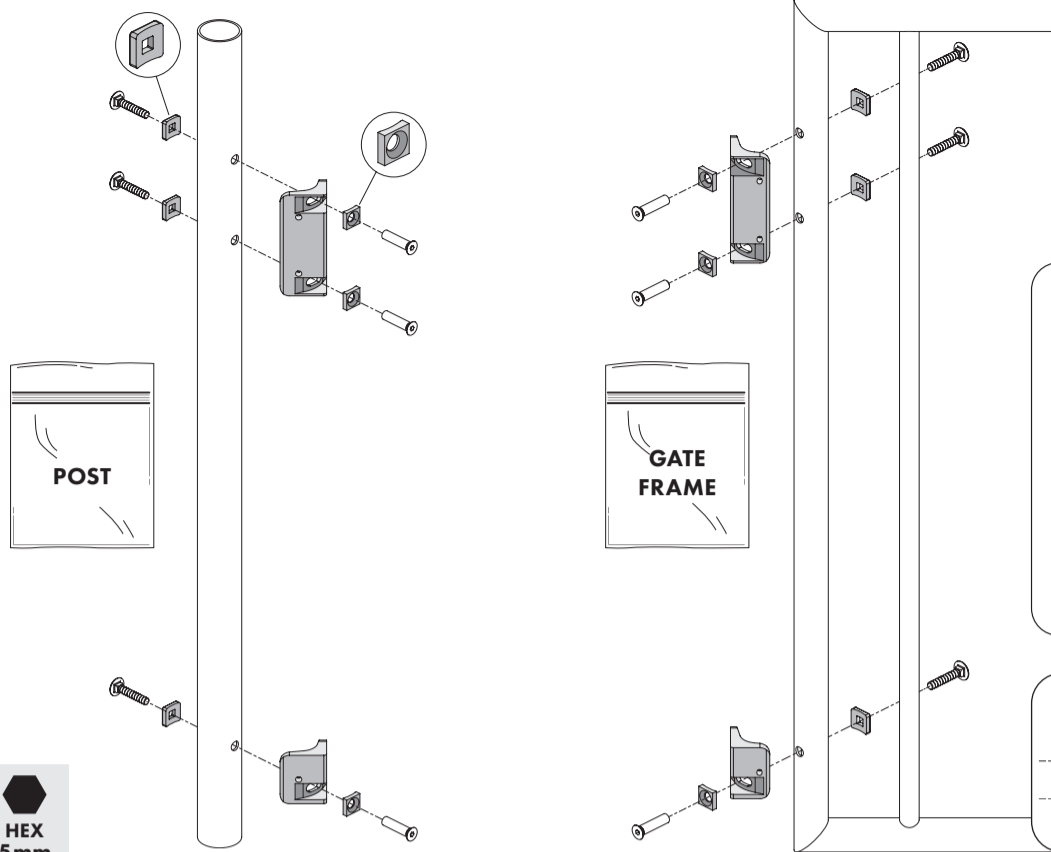

5-1/8"
130 mm

4x

③ DRILL HOLES FOR BRACKETS

6x

HEX 5mm

Ø3/16"
Ø5mm

④ DRILL HOLES FOR BRACKETS

Ø7/16"
Ø11 mm

⑤ ATTACH BRACKETS TO FRAMES

HEX
5mm

⑥ REMOVE EXISTING HINGE/CLOSER BOLTS

HEX
5mm

⑦ INSTALL HINGE/CLOSER ON BRACKETS

HEX
5mm

**SUCCESSFUL
INSTALLATION?**
Please send us your
pictures & videos

**SUCCESSVOLLE
INSTALLATIE?**
Stuur ons gerust uw
foto's & video's door