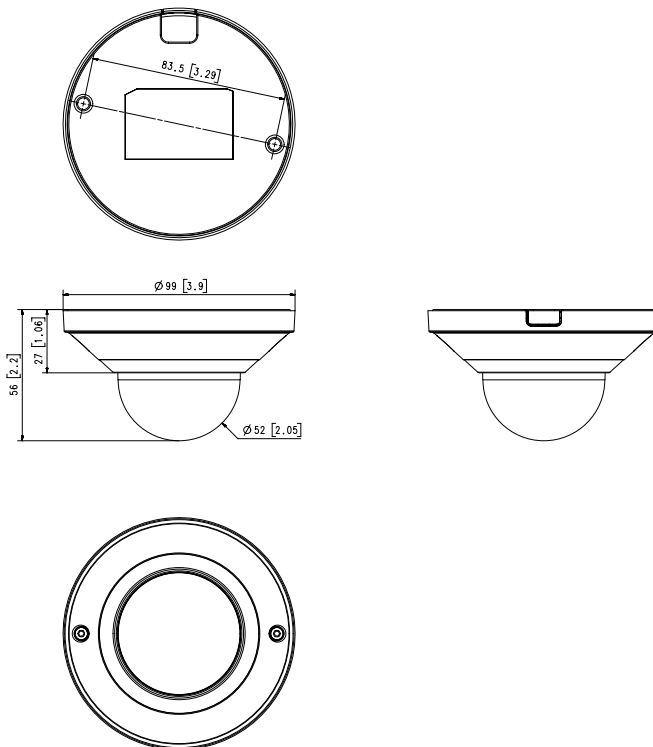

Mechanical

Color / Material	White / Plastic
RAL Code	RAL9003
Product Dimensions / Weight	Ø99.0x56.0mm(Ø3.9x2.2"), 165g(0.36 lb)
Hanging Mount (Dome)	SBP-099HMW

DORI (EN62676-4 standard)

Detect (25PPM/ 8PPF)	40.2m(12.26ft)
Observe (63PPM/ 19PPF)	16.1m(4.90ft)
Recognize (125PPM/ 38PPF)	8.0m(2.45ft)
Identify (250PPM/ 76PPF)	4.0m(1.23ft)

QND-8011

5M H.265 Dome Camera(Q mini)

CAD

Unit: mm [inch]

milimeter (inch)